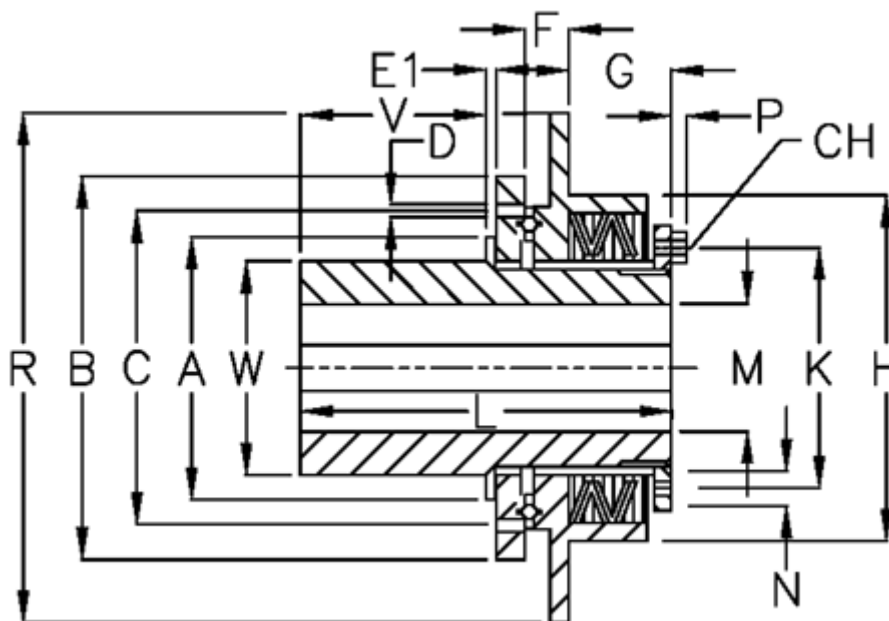

Article number: 46952523

Description: Safeguard mini F 25 L

Measures

A	= 46	F	= 7.0	R	= 100
B	= 70	G	= 23.0	V	= 48.0
C	= 59	H	= 74	W	= 35
CH	= 8	K	= 54		
D	= 6xM5	L	= 94.0		
Disc spring mounting	= 3x1L	M max	= 25		
Disc spring version	= L - heavy	M min	= 10		
E1	= 6.0	N	= $\varnothing 4$		